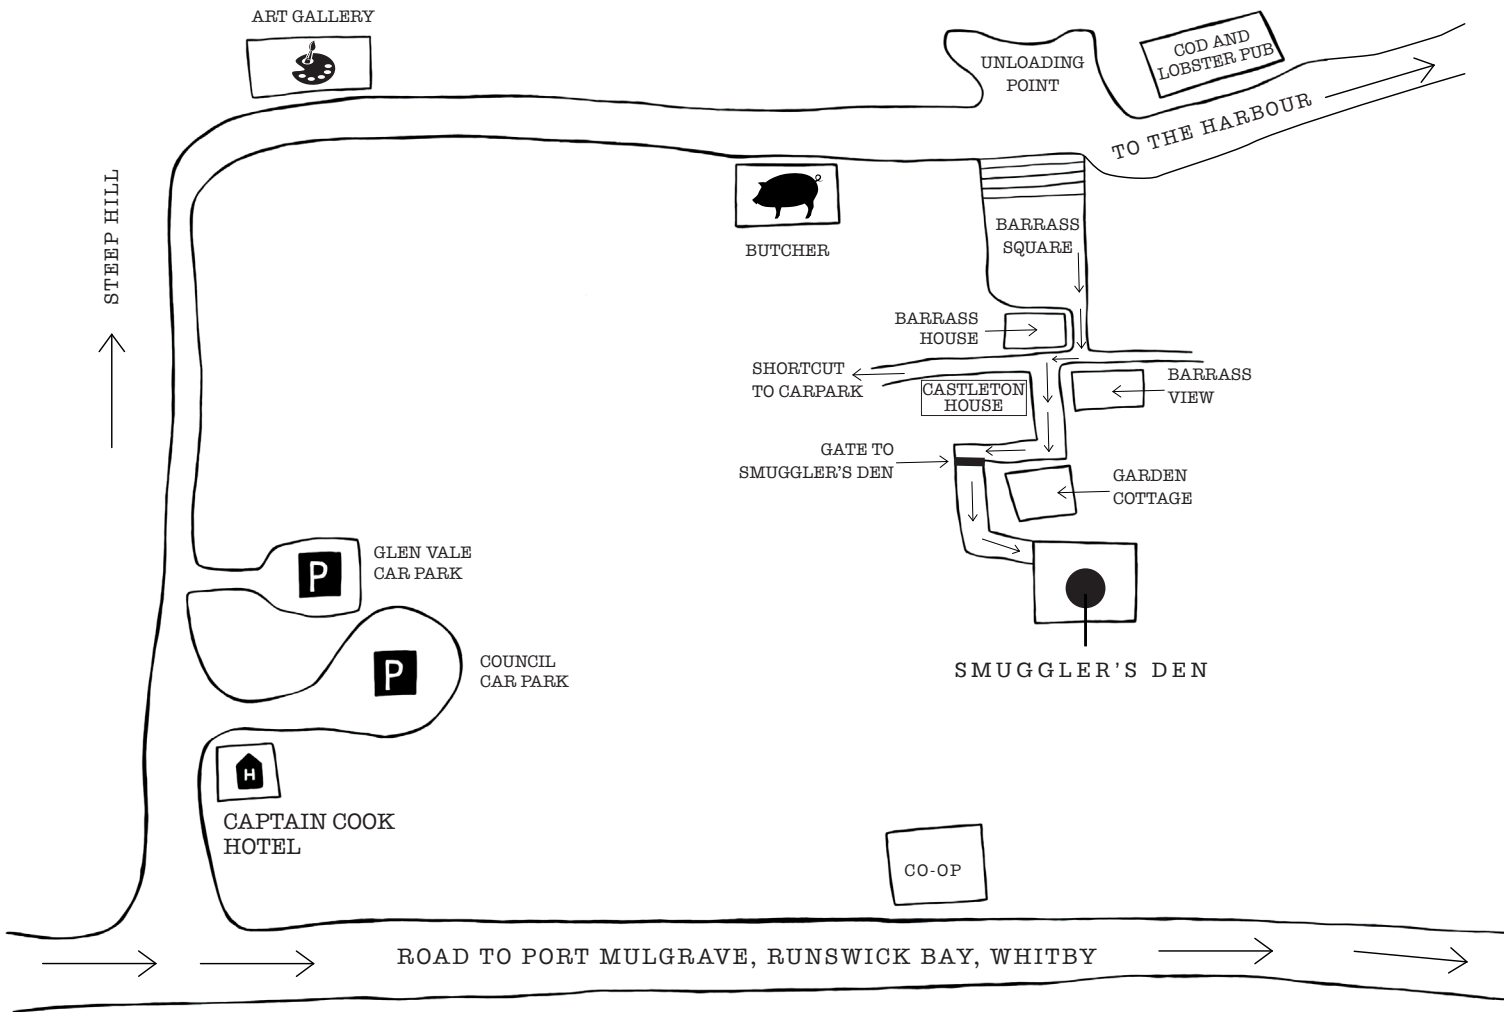

SMUGGLER'S DEN

PARKING PERMIT INFORMATION

- Valid 1st March to 31st October inclusive.
- Permits are valid in the Scarborough Borough Council area of the Staithes Bank Top car park. You enter this car park on the left hand side of the building.
- The section of the car park entered to the right hand of the building is privately owned and charges apply
- Permits are not valid in any areas marked 'Residents Parking'
- Unfortunately permits are not a guarantee of a space
- Please look after the permit, we need it for the next guests and losses will be charged for.